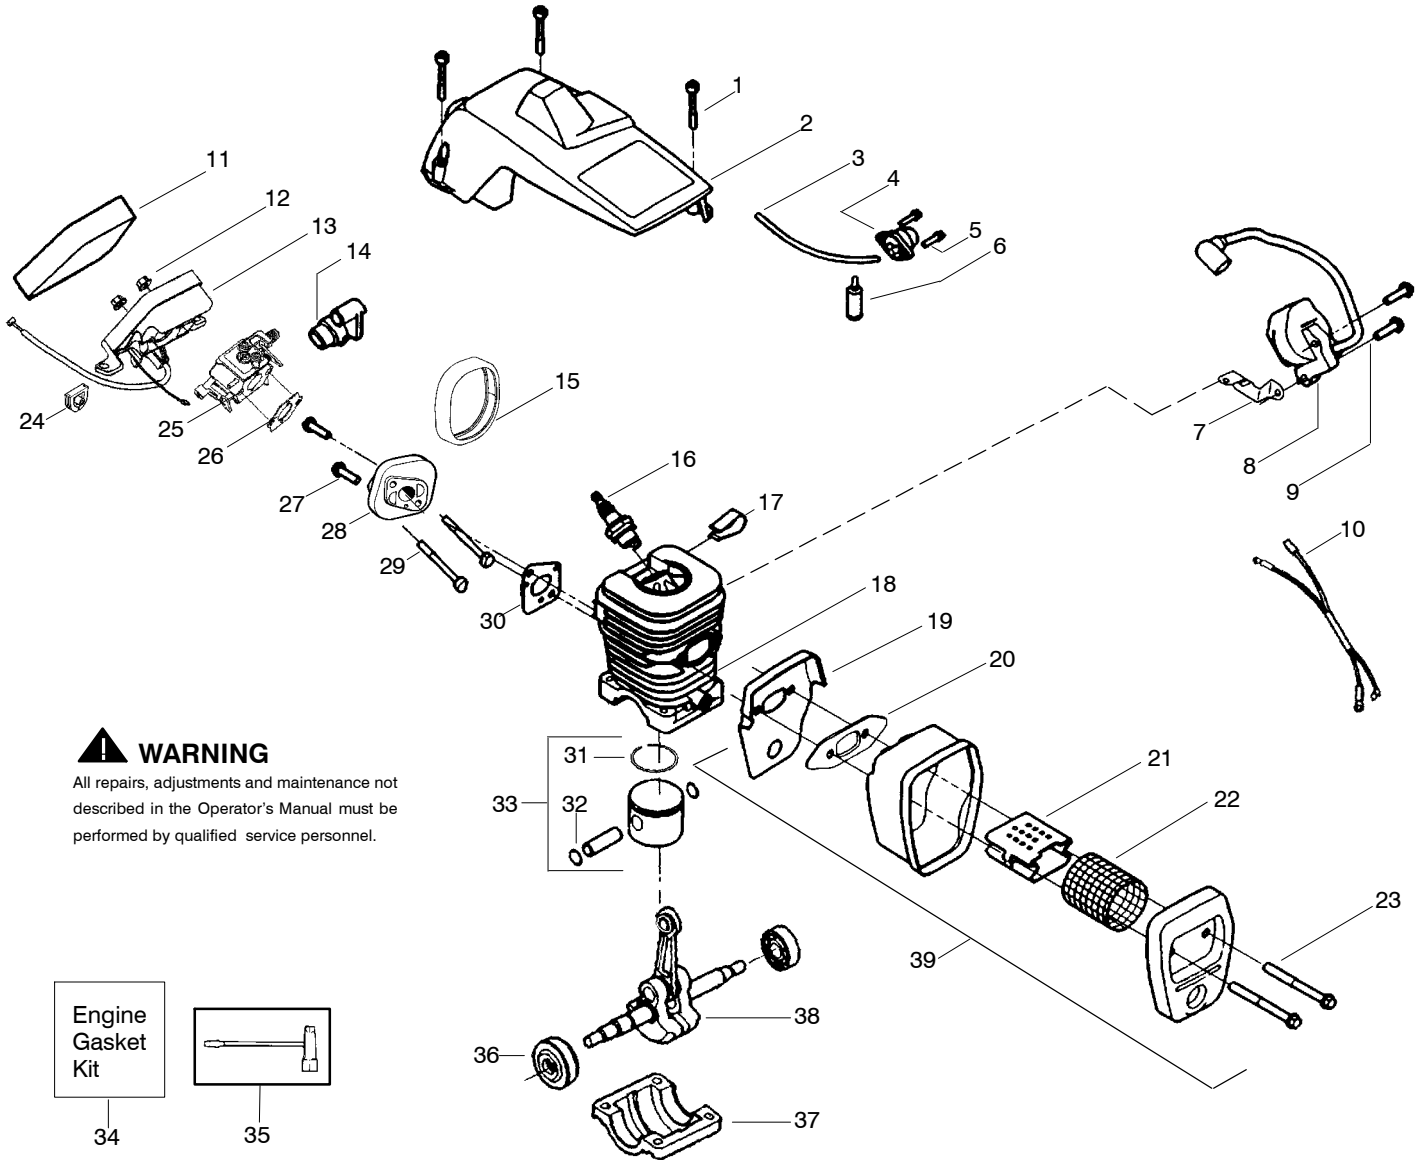

⚠ WARNING

All repairs, adjustments and maintenance not described in the Operator's Manual must be performed by qualified service personnel.

Ref.	Part No.	Description	Ref.	Part No.	Description	Ref.	Part No.	Description
1.	530016153	Screw	21.	530037813	Diffuser - Muffler	38.	530047062	Assy - Crankshaft
2.	530055709	Assy - Cylinder Shield	22.	530036103	Screen - Spark	39.	530047207	Assy - Muffler (Incl. 19,20,21,22,23)
3.	530069247	Kit - Fuel Line (Small)	23.	530016132	Bolt - Muffler			
4.	530071835	Kit - Air Purge (incl. #5)	24.	530047631	Grommet - Throttle Cable			
5.	530015780	Screw	25.	530071821	Kit - Carburetor (WT - 662)			
6.	530095646	Assy - Fuel Pick-up	26.	530069608	Gasket - Carb. (kit)			
7.	530047442	Strap - Ground	27.	530016386	Screw			Not Shown
8.	530039167	Ignition Module	28.	530049700	Carb. Adapter			
9.	530015814	Screw	29.	530016187	Screw			
10.	530057475	Assy - Wire Harness	30.	530069608	Gasket - Adaptor (kit)			
11.	530037793	Foam - Air Filter	31.	530037380	Ring - Piston		545154180	Manual (Euro 1)
12.	530016101	Nut	32.	530015697	Retainer - Piston Pin		545154181	(Euro 2)
13.	530057702	Assy - Air Box	33.	545081872	Kit - Piston (Incl. 31 & 32)		545154182	(Euro 3)
14.	530035526	Grommet - Carb Adjust	34.	530069608	Kit - Engine Gasket (Incl. 20, 26 & 30)		545154183	(Euro 4)
15.	530054144	Seal - Carb Adapter					545154184	(Euro 5)
16.	952030150	Spark Plug (RCJ - 7Y)	35.	530031135	Scrench		545154185	(Russian)
17.	530016136	Clip - High Tension Lead	36.	530056363	Assy - Seal & Bearing		545154186	(Turkish)
18.	545122101	Cylinder	37.	530037935	Cap - Crankcase		545003025	Decal - Warning
19.	530049870	Backplate - Muffler						
20.	530069608	Gasket - Muffler (kit)						

✓ = NEW PART NUMBER FOR THIS IPL

* = REFER TO THE SERVICE REFERENCE INDICATED FOR MORE INFORMATION. (LOCATED AT END OF IPL)